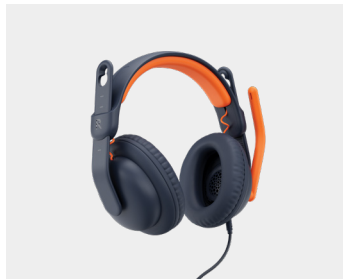

RUGGED COMBO KEYBOARD CASE

920-009320 (Rugged Combo 3)
920-010341 (Rugged Combo 3 Touch)
920-011133 (Rugged Combo 4)
920-011130 (Rugged Combo 4)
Protect student iPad devices and enable more productivity. Rugged Combo's stackable feature allows for easy tracking without the rummage.